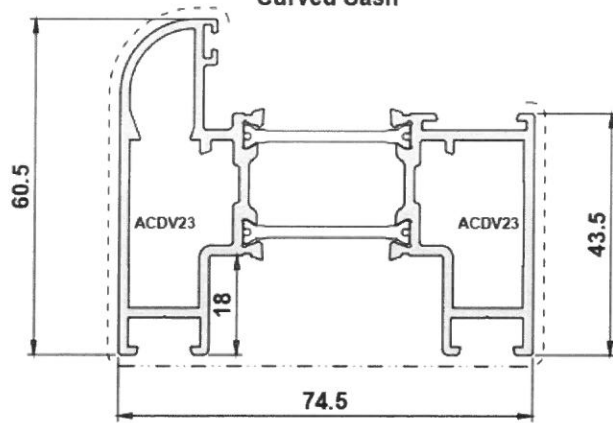

Smarts 1000 Series Bifolds

SMARTS 1000 SERIES BIFOLD

DV14 Standard Outer Frame

DV17 Outer Frame

SMARTS 1000 SERIES BIFOLDS

DV26
Curved Sash

DV23
Square Sash

SMARTS 1000 SERIES BIFOLDS

DV515

Frame Extension

DV559

Frame Extension

DV516

DV17 Head Extension

SMARTS 1000 SERIES BIFOLDS

THRESHOLD OPTIONS

DV173*
Low Threshold

End Cap = ACDV173

*DV173 is non-rebated. Please use rebated threshold where enhanced weather performance is required.

DV14
Standard Outer Frame

DV17
Outer Frame

DV176

Cill Threshold

Use With DV17 ONLY