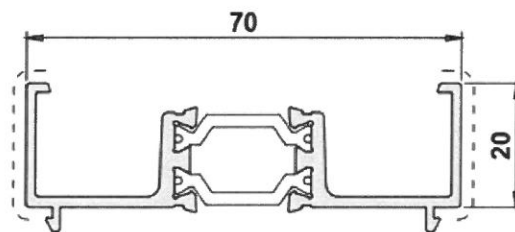

Smarts 1000 Series Bifolds

SMARTS 1000 SERIES BIFOLD

DV14 Standard Outer Frame

DV17 Outer Frame

SMARTS 1000 SERIES BIFOLDS

DV26
Curved Sash

DV23
Square Sash

SMARTS 1000 SERIES BIFOLDS

DV515

Frame Extension

DV559

Frame Extension

DV516

DV17 Head Extension

SMARTS 1000 SERIES BIFOLDS

THRESHOLD OPTIONS

DV173*
Low Threshold

End Cap = ACDV173

*DV173 is non-rebated. Please use rebated threshold where enhanced weather performance is required.

DV14
Standard Outer Frame

DV17
Outer Frame

DV176

Cill Threshold

Use With DV17 ONLY