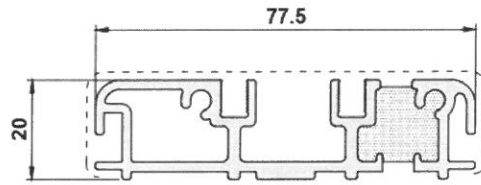

DV515

Frame Extension

DV559

Frame Extension

DV516

DV17 Head Extension

SMARTS 1000 SERIES BIFOLDS

THRESHOLD OPTIONS

DV173*
Low Threshold

End Cap = ACDV173

*DV173 is non-rebated. Please use rebated threshold where enhanced weather performance is required.

DV14
Standard Outer Frame

DV17
Outer Frame

DV176

Cill Threshold

Use With DV17 ONLY