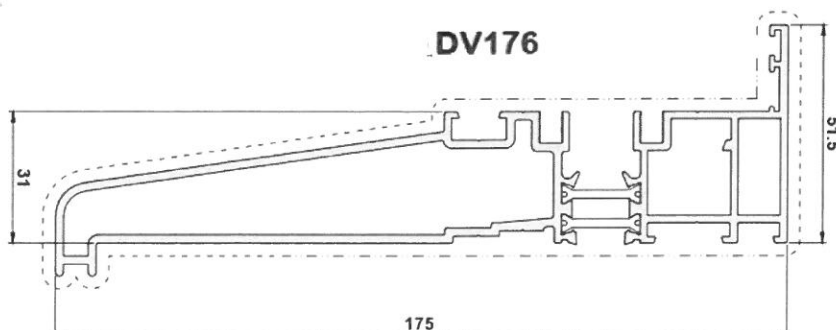

DV173*
Low Threshold

End Cap = ACDV173

*DV173 is non-rebated. Please use rebated threshold where enhanced weather performance is required.

DV14
Standard Outer Frame

DV17
Outer Frame

DV176

Cill Threshold

Use With DV17 ONLY