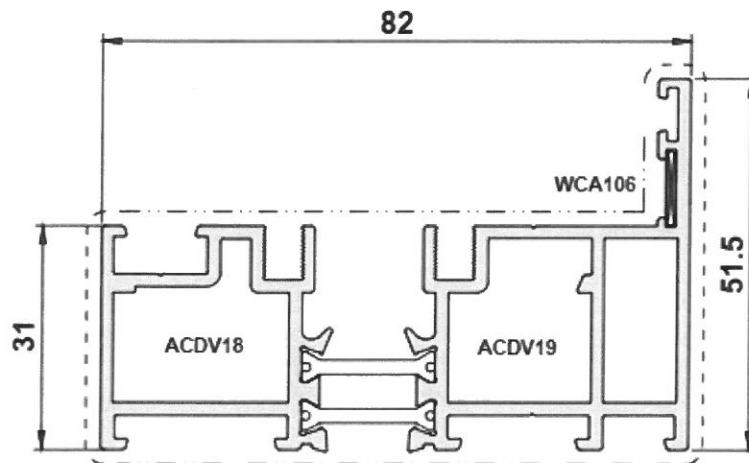

Smarts 1000 Series Bifolds

SMARTS 1000 SERIES BIFOLD

DV14 Standard Outer Frame

DV17 Outer Frame

SMARTS 1000 SERIES BIFOLDS

DV26
Curved Sash

DV23
Square Sash

SMARTS 1000 SERIES BIFOLDS

DV515

Frame Extension

DV559

Frame Extension

DV516

DV17 Head Extension

SMARTS 1000 SERIES BIFOLDS

THRESHOLD OPTIONS

DV173*
Low Threshold

End Cap = ACDV173

*DV173 is non-rebated. Please use rebated threshold where enhanced weather performance is required.

DV14
Standard Outer Frame

DV17
Outer Frame

DV176

Cill Threshold

Use With DV17 ONLY