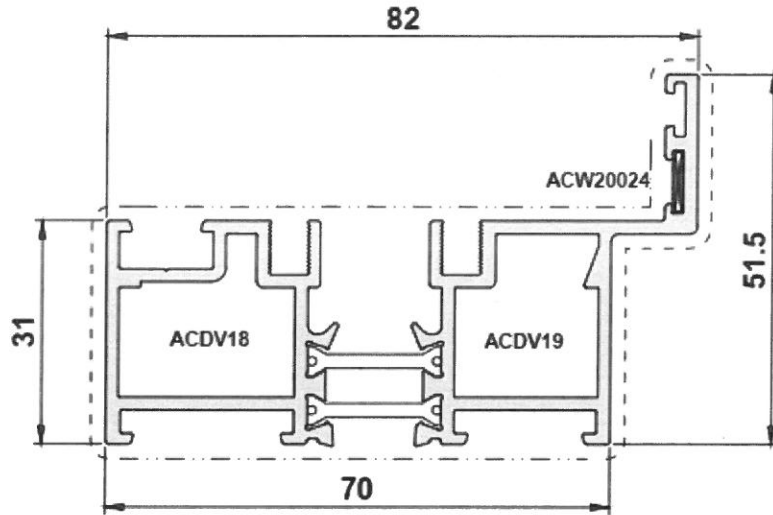

Smarts 1000 Series Bifolds

SMARTS 1000 SERIES BIFOLD

DV14 Standard Outer Frame

DV17 Outer Frame

SMARTS 1000 SERIES BIFOLDS

DV26
Curved Sash

DV23
Square Sash

SMARTS 1000 SERIES BIFOLDS

DV515

Frame Extension

DV559

Frame Extension

DV516

DV17 Head Extension

SMARTS 1000 SERIES BIFOLDS

THRESHOLD OPTIONS

DV173*
Low Threshold

End Cap = ACDV173

*DV173 is non-rebated. Please use rebated threshold where enhanced weather performance is required.

DV14
Standard Outer Frame

DV17
Outer Frame

DV176

Cill Threshold

Use With DV17 ONLY