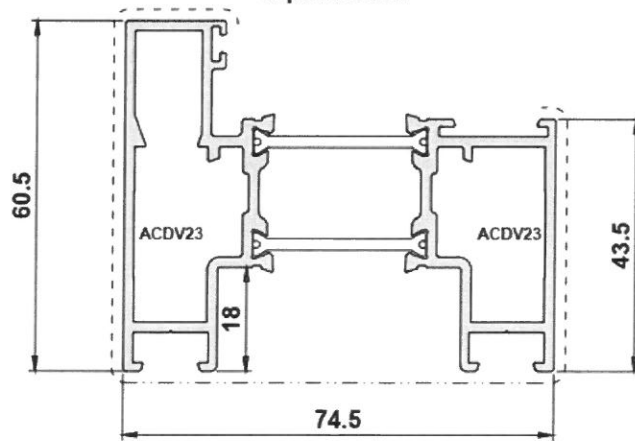

Smarts 1000 Series Bifolds

SMARTS 1000 SERIES BIFOLD

DV14 Standard Outer Frame

DV17 Outer Frame

SMARTS 1000 SERIES BIFOLDS

DV26
Curved Sash

DV23
Square Sash

SMARTS 1000 SERIES BIFOLDS

DV515

Frame Extension

DV559

Frame Extension

DV516

DV17 Head Extension

SMARTS 1000 SERIES BIFOLDS

THRESHOLD OPTIONS

DV173*
Low Threshold

End Cap = ACDV173

*DV173 is non-rebated. Please use rebated threshold where enhanced weather performance is required.

DV14
Standard Outer Frame

DV17
Outer Frame

DV176

Cill Threshold

Use With DV17 ONLY