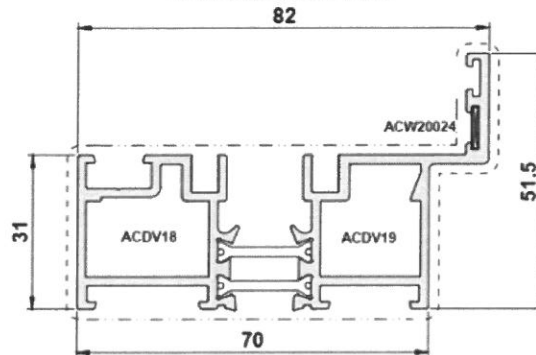

DV515

Frame Extension

DV559

Frame Extension

DV516

DV17 Head Extension

SMARTS 1000 SERIES BIFOLDS

THRESHOLD OPTIONS

DV173*
Low Threshold

End Cap = ACDV173

*DV173 is non-rebated. Please use rebated threshold where enhanced weather performance is required.

DV14
Standard Outer Frame

DV17
Outer Frame

DV176

Cill Threshold

Use With DV17 ONLY